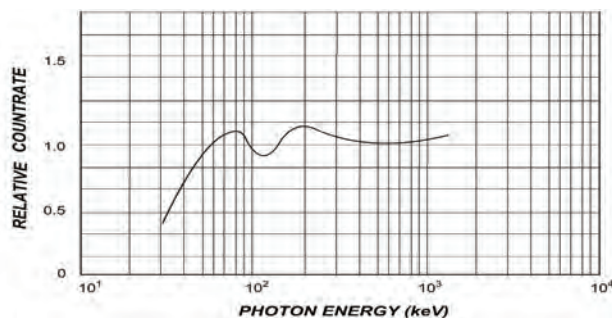

RADIATION[®] A • L • E • R • T

THE SENTRY EC

RADIATION ALERT® PERSONAL ALARMING RATE METER & DOSIMETER

Sentry USB Energy Compensated GM Energy Response

Temperature Range

-20° - + 50°C (-4° - +122°F)

Weight

228 g (8 oz)