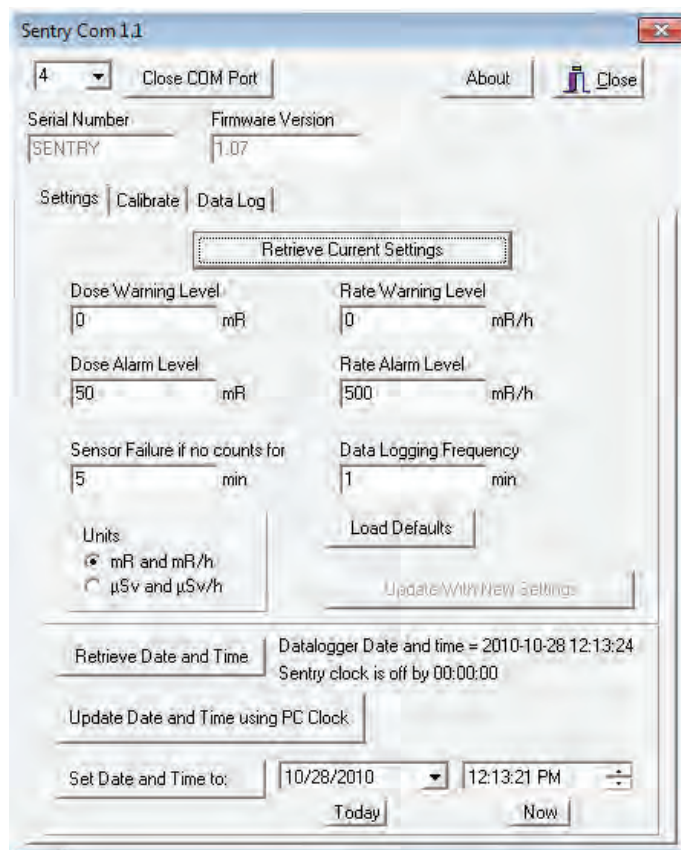

SE. INTERNATIONAL INC

P.O. Box 39, 436 Farm Rd. Summertown, TN 38483

1-800-293-5759

Fax: 931-964-3564

www.seintl.com

radiationinfo@seintl.com

RADIATION A • L • E • R • T