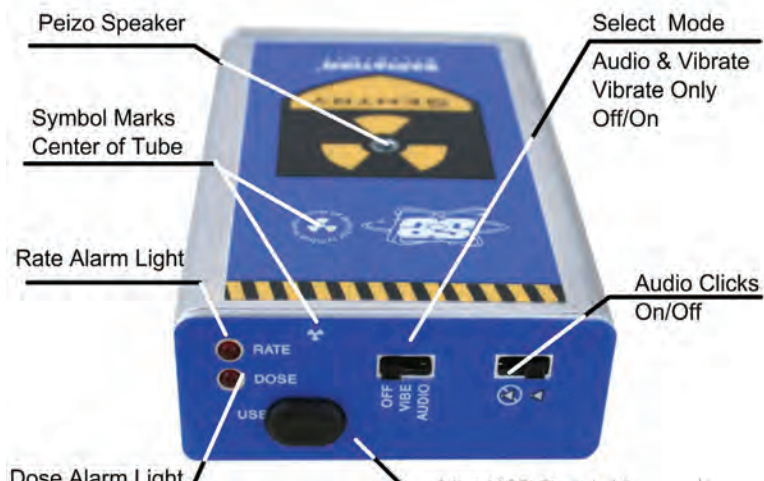

THE SENTRY EC

RADIATION ALERT® PERSONAL ALARMING
RATE METER & DOSIMETER

y x

The Radiation Alert® Sentry EC is a Personal Alarming Dosimeter / Ratemeter designed to ensure the safety of personnel that work in occupations with potential x-ray or gamma exposure.

Down to 20 KeV

Accuracy

Typically ±15% of reading (Cs¹³⁷)

Gamma Sensitivity

1.5 cps/mR/hr (Co⁶⁰)

Switch Functions

Power, Vibrate & Audible Alert, Silent Vibrating Only Alert, and Audio Clicks On/Off

Operating Range

Alarm and warning levels are user selectable with the optional SentryCom Software.

Power Requirements

9-Volt Alkaline Battery. Approx. 1500 hrs. at normal background.

Enclosure

Alodized Aluminum Housing w/ Metal Belt Clip

RADIATION[®] A • L • E • R • T

THE SENTRY EC

RADIATION ALERT® PERSONAL ALARMING RATE METER & DOSIMETER

Sentry USB Energy Compensated GM Energy Response

Temperature Range

-20° - + 50°C (-4° - +122°F)

Weight

228 g (8 oz)